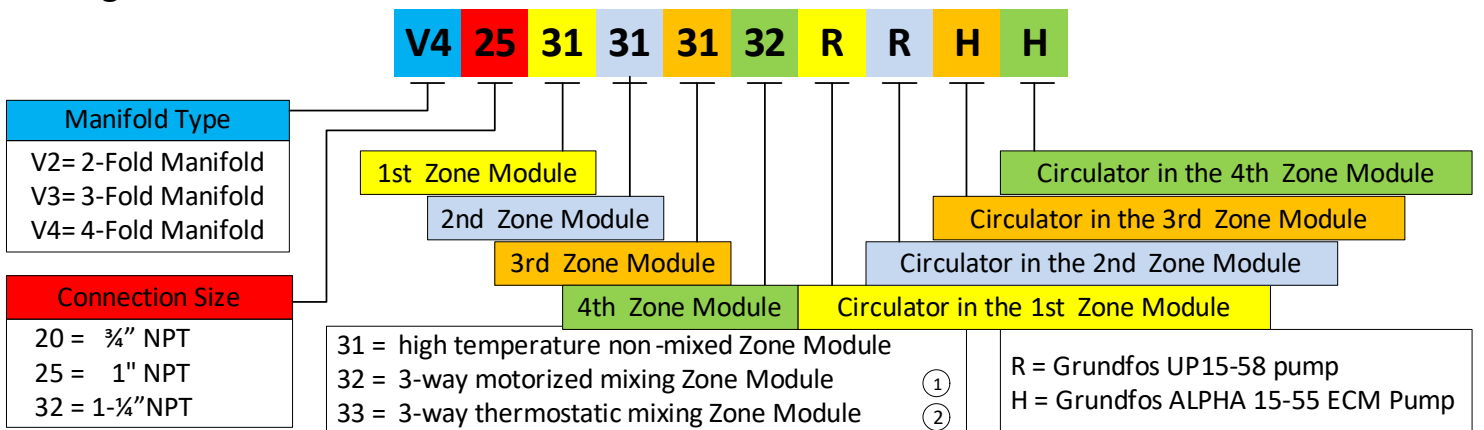

* Maximum System load capacity @20°F DeltaT and 4 ft. /sec flow velocity in the pipe. May require multiple parallel manifold connections.

Catalog Number Selection

① Only available with type H = Grundfos ALPHA 15-55 ECM Pump

② Only available in ¾" and 1" connection size Zone Modules

This table is intended for use in breaking down existing catalog numbers. It is not intended for building new catalog numbers.